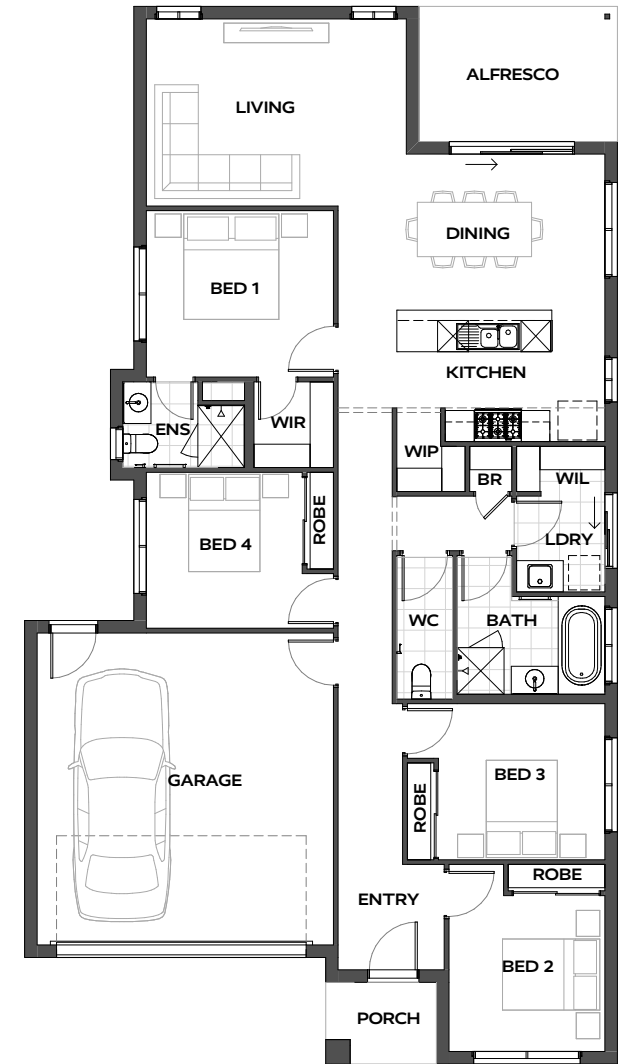

SPRINGBROOK 196

MIN LOT FRONTAGE	HOUSE WIDTH	HOUSE LENGTH	HOME SIZE
12.5m	11.4m	20.34m	196m ²

ALFRESCO	3.8m x 2.6m
BED 1	3.6m x 3.2m
BED 2	3.0m x 3.0m
BED 3	3.2m x 3.0m
BED 4	3.0m x 3.0m
DINING	4.0m x 2.9m

GARAGE	6.0m x 2.7m
KITCHEN	4.0m x 2.7m
LIVING	5.0m x 3.6m

FOR THE LIFE YOU LOVE

ARISTAHOMES.COM.AU

☎ 07 5547 9000